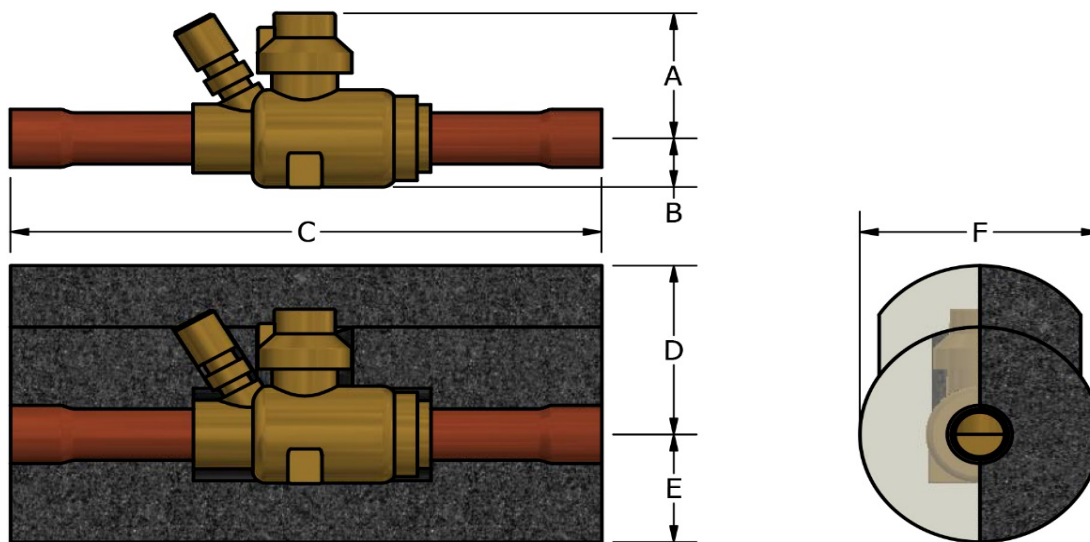

Valve Dimensions

Model	Valve Size	Insulation Thickness	Dimensions (inches)					
			A	B	C	D	E	F
RBV6C	1/4"	N/A	1.51	0.63	6.50	N/A	N/A	N/A
RBV10C	3/8"							
RBV12C	1/2"							
RBV16C	5/8"							
RBV18C	3/4"							
RBV22C	7/8"							
RBV28C	1-1/8"							
RBV35C	1-3/8"							
RBV42C	1-5/8"							
RBV54C	2-1/8"							
JBV0206	1/4"	3/4"	1.51	0.63	6.50	2.0625	1.3125	2.625
JBV0306	3/8"							
JBV0406	1/2"							
JBV0506	5/8"							
JBV0208	1/4"	1"	1.51	0.63	6.50	2.5625	1.5625	3.125
JBV0308	3/8"							
JBV0408	1/2"							
JBV0508	5/8"							
JBV0608	3/4"							
JBV0708	7/8"							
JBV0908	1-1/8"							
JBV1108	1-3/8"							
JBV1308	1-5/8"							
JBV1708	2-1/8"							
JBV0212	1/4"	1-1/2"	1.51	0.63	6.50	3.5625	2.0625	4.125
JBV0312	3/8"							
JBV0412	1/2"							
JBV0512	5/8"							
JBV0612	3/4"							
JBV0712	7/8"							
JBV0912	1-1/8"							
JBV1112	1-3/8"							
JBV1312	1-5/8"							
JBV1712	2-1/8"							